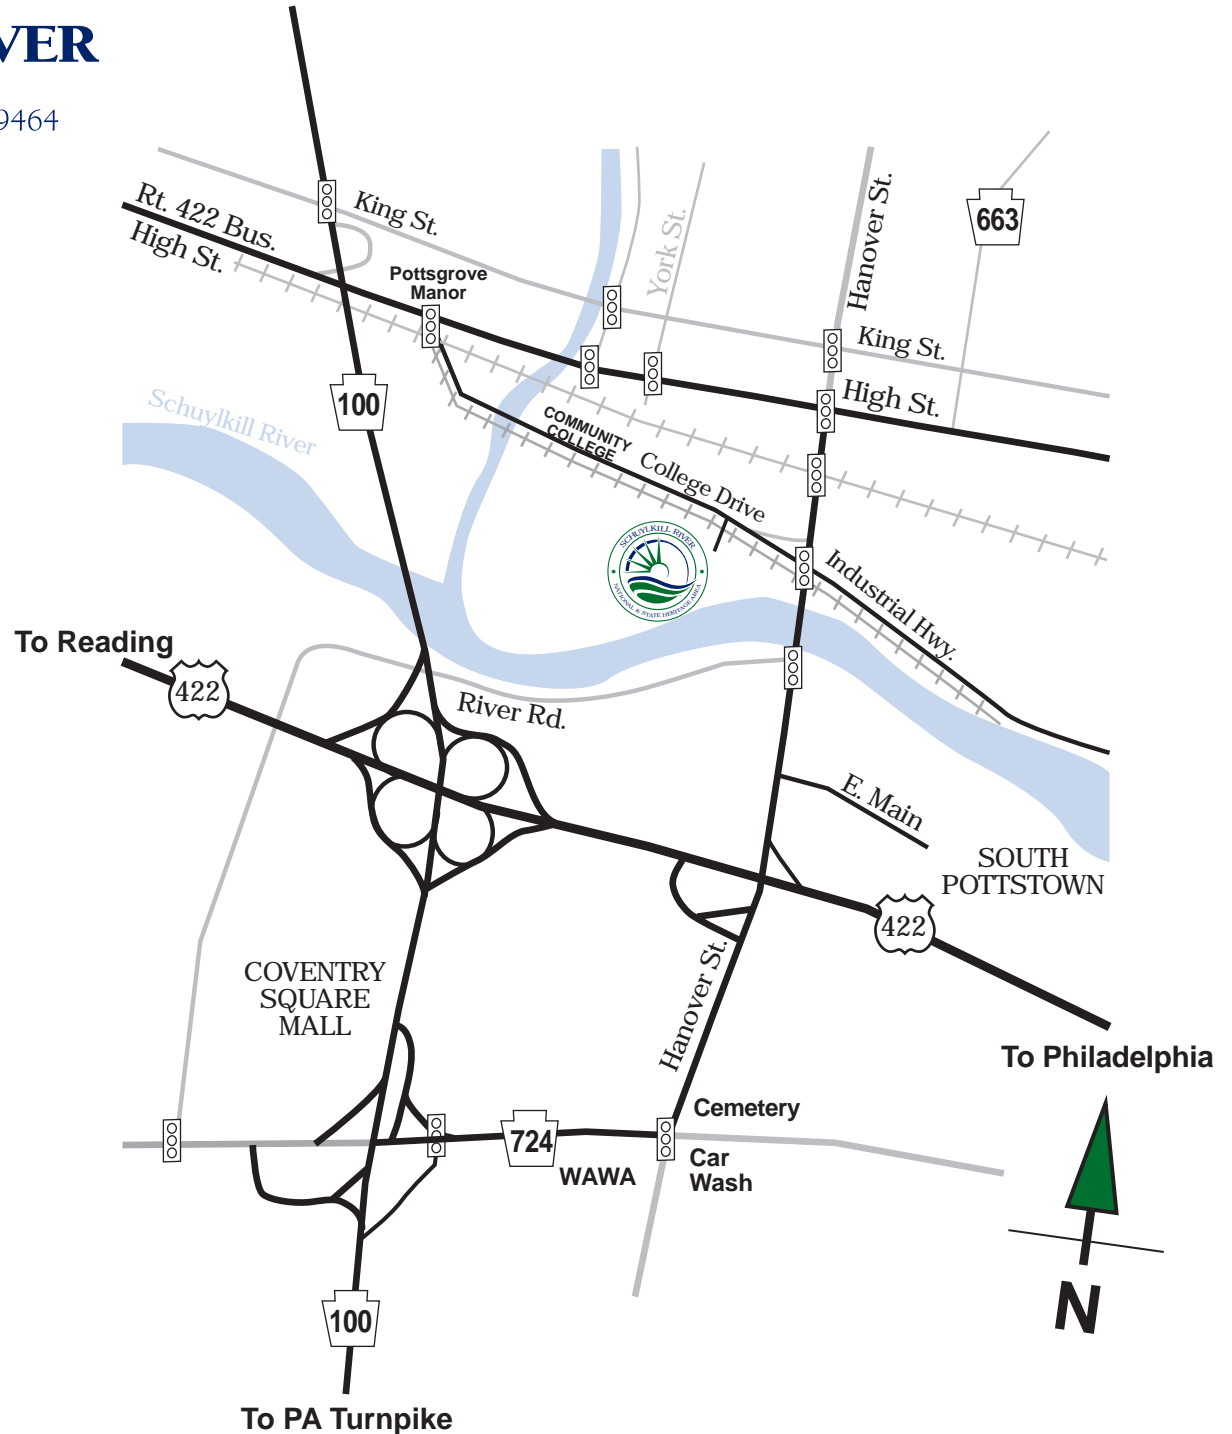

### From the East:

Rt. 422 West to Hanover Street Exit  
Turn right at bottom of ramp  
Turn left onto College Drive (first light after the river)  
Make first left into SRGA parking lot

### From North:

Rt. 100 South  
Exit onto Rt. 724 East at Coventry Mall  
Turn left at second traffic light (Hanover St.)  
Turn left onto College Drive (first light after the river)  
Make first left into SRGA parking lot

### From the South:

Rt. 100 North to Rt. 724 East  
Turn right at traffic light at bottom of ramp  
Turn left at next traffic light (Hanover St.)  
Turn left onto College Drive (first light after the river)  
Make first left into SRGA parking lot

### From the West on Turnpike:

Take Rt. 10/Morgantown Exit  
Rt. 10 South to Route 23 East  
Take Route 100 North to Rt. 724 East  
Turn right at traffic light at bottom of ramp  
Turn left at next traffic light (Hanover St.)  
Turn left onto College Drive (first light after the river)  
Make first left into SRGA parking lot