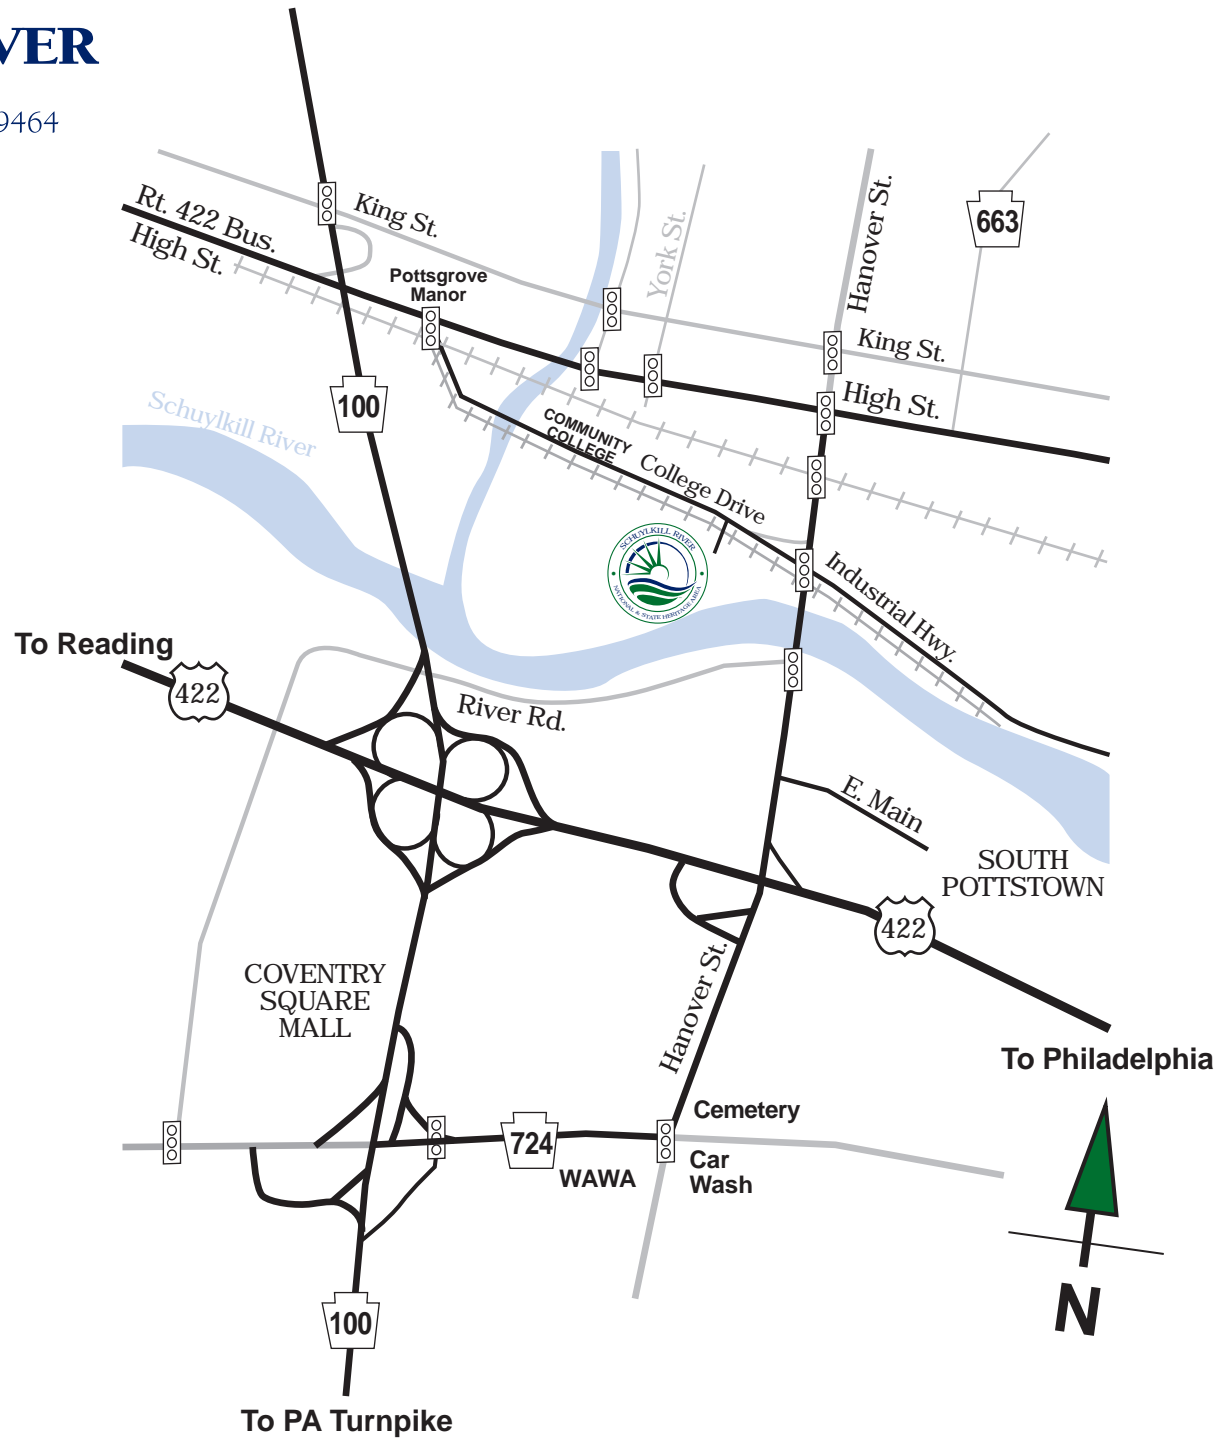

### From North:

Rt. 100 South  
Exit onto Rt. 724 East at Coventry Mall  
Turn left at second traffic light (Hanover St.)  
Turn left onto College Drive (first light after the river)  
Make first left into SRGA parking lot

### From the South:

Rt. 100 North to Rt. 724 East  
Turn right at traffic light at bottom of ramp  
Turn left at next traffic light (Hanover St.)  
Turn left onto College Drive (first light after the river)  
Make first left into SRGA parking lot

### From the West on Turnpike:

Take Rt. 10/Morgantown Exit  
Rt. 10 South to Route 23 East  
Take Route 100 North to Rt. 724 East  
Turn right at traffic light at bottom of ramp  
Turn left at next traffic light (Hanover St.)  
Turn left onto College Drive (first light after the river)  
Make first left into SRGA parking lot